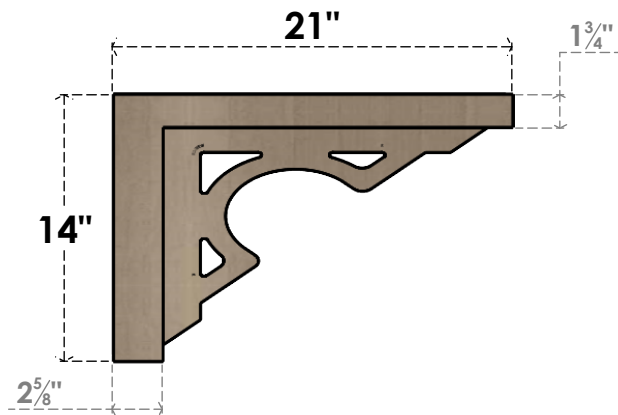

# ITEM NUMBER: CORU07X21X14SHERCPR

7"W X 21"D X 14"H SERIES 3 CLASSIC SHERIDAN ROUGH CEDAR  
TIMBERTHANE FAUX WOOD CORBEL, PRIMED

**SIDE PROFILE**

**FRONT PROFILE**

**ISOMETRIC**

EKENA MILLWORK  
2300 WEST MAIN ST.  
CLARKSVILLE, TX 75426  
TOLL FREE: 866-607-0453  
WWW.EKENAMILLWORK.COM

NOTES

1. INSTALLATION TO BE COMPLETED IN ACCORDANCE WITH MANUFACTURER'S SPECIFICATIONS.
2. DRAWING MAY NOT BE TO SCALE
3. THIS DRAWING IS INTENDED FOR DESIGN AND PLANNING PURPOSES ONLY.
4. ALL INFORMATION CONTAINED HEREIN WAS CURRENT AT THE TIME OF DEVELOPMENT BUT MUST BE REVIEWED AND APPROVED BY THE PRODUCT MANUFACTURER TO BE CONSIDERED ACCURATE.
5. TIMBERTHANE ARCHITECTURAL PRODUCTS ARE MADE FROM HIGH DENSITY URETHANE AND COME FACTORY PRIMED