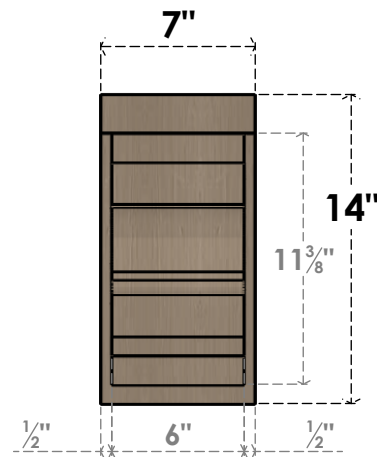

# ITEM NUMBER: CORU07X21X14SHERCPR

7"W X 21"D X 14"H SERIES 3 CLASSIC SHERIDAN ROUGH CEDAR  
TIMBERTHANE FAUX WOOD CORBEL, PRIMED

**SIDE PROFILE**

**FRONT PROFILE**

**ISOMETRIC**

EKENA MILLWORK  
2300 WEST MAIN ST.  
CLARKSVILLE, TX 75426  
TOLL FREE: 866-607-0453  
WWW.EKENAMILLWORK.COM

NOTES

1. INSTALLATION TO BE COMPLETED IN ACCORDANCE WITH MANUFACTURER'S SPECIFICATIONS.
2. DRAWING MAY NOT BE TO SCALE
3. THIS DRAWING IS INTENDED FOR DESIGN AND PLANNING PURPOSES ONLY.
4. ALL INFORMATION CONTAINED HEREIN WAS CURRENT AT THE TIME OF DEVELOPMENT BUT MUST BE REVIEWED AND APPROVED BY THE PRODUCT MANUFACTURER TO BE CONSIDERED ACCURATE.
5. TIMBERTHANE ARCHITECTURAL PRODUCTS ARE MADE FROM HIGH DENSITY URETHANE AND COME FACTORY PRIMED