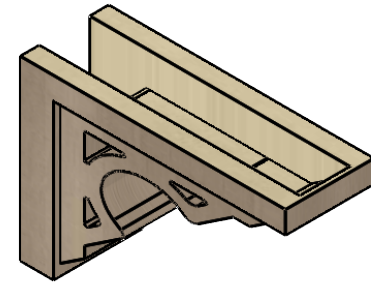

# ITEM NUMBER: CORU07X21X14SHERCPR

7"W X 21"D X 14"H SERIES 3 CLASSIC SHERIDAN ROUGH CEDAR  
TIMBERTHANE FAUX WOOD CORBEL, PRIMED

**SIDE PROFILE**

**FRONT PROFILE**

**ISOMETRIC**

EKENA MILLWORK  
2300 WEST MAIN ST.  
CLARKSVILLE, TX 75426  
TOLL FREE: 866-607-0453  
WWW.EKENAMILLWORK.COM

NOTES

1. INSTALLATION TO BE COMPLETED IN ACCORDANCE WITH MANUFACTURER'S SPECIFICATIONS.
2. DRAWING MAY NOT BE TO SCALE
3. THIS DRAWING IS INTENDED FOR DESIGN AND PLANNING PURPOSES ONLY.
4. ALL INFORMATION CONTAINED HEREIN WAS CURRENT AT THE TIME OF DEVELOPMENT BUT MUST BE REVIEWED AND APPROVED BY THE PRODUCT MANUFACTURER TO BE CONSIDERED ACCURATE.
5. TIMBERTHANE ARCHITECTURAL PRODUCTS ARE MADE FROM HIGH DENSITY URETHANE AND COME FACTORY PRIMED